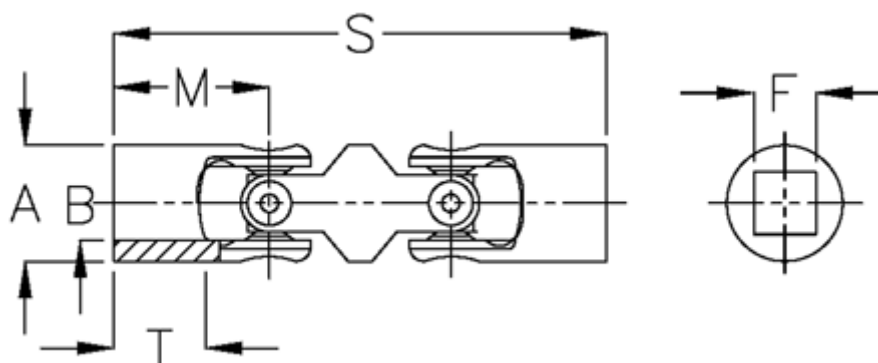

# Data Sheet

Article number: 07620304

Description: Double cross joint w/needle bearing  
0.620.304

## Measures

A	= 20
F	= 10
M	= 31
MD max N m	= 15
s	= 88
T	= 18